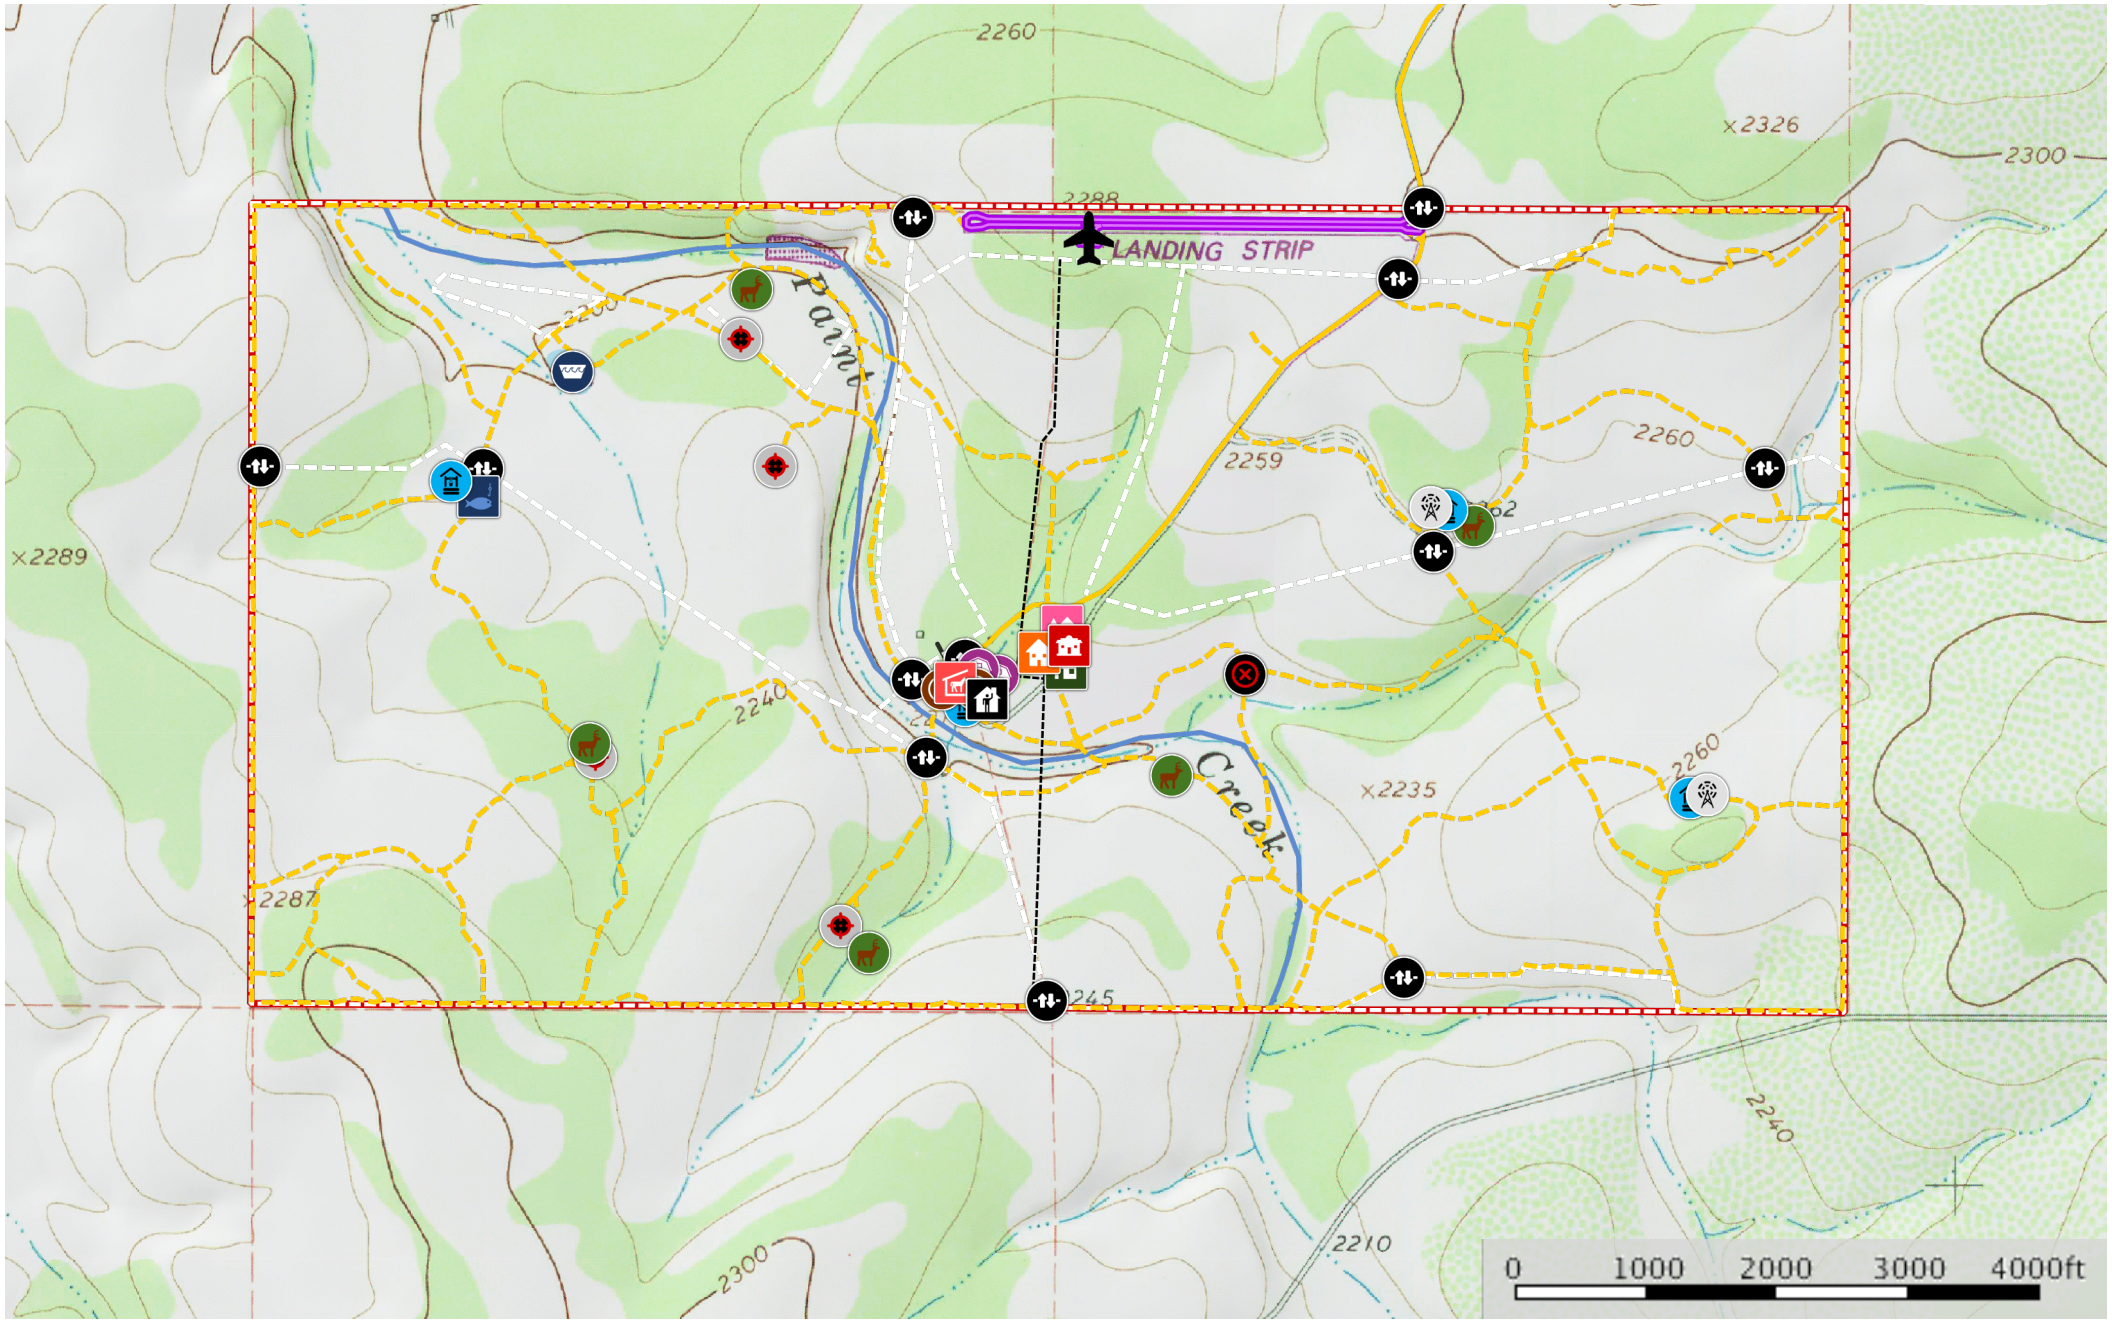

Apache Ranch

Real County, Texas, 1276 AC +/-

- | | | | | | | | | | |
|--------------|------------|---------------|-----------------|-------------|-------|--------------------|-------------------|--------------|--------------|
| Plane | Main House | House | Foreman's House | Horse Stall | Pens | Barn | Cabin | Shed / Shack | Dump |
| Windmill | Well | Feeder | Pier | Gate | Blind | Water Storage Tank | Transmission Line | Runway | Road / Trail |
| Primary Road | Fence | River / Creek | Pond / Tank | Boundary | | | | | |